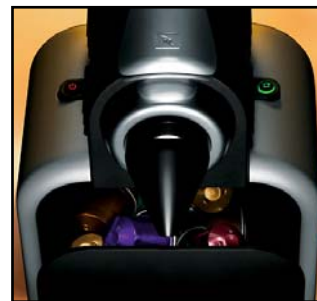

NESPRESSO COFFEE MACHINES

EN90MPACK Essenza Metal Grey

Level for ejection of used capsule into a drawer

19 Bar Pressure

New exclusive extraction device (Compact Brewing Unit)

The Aeroccino: The perfect milk frothing solution

- ABS housing (Acrylic Butyl Styrene)
- High pressure pump (19 bar)
- Thermoblock heating element
- Manual volume control
- Functional handle allows for easy coffee preparation
- Ejection of used capsule on lifting the handle
- Collection container for used capsules
- Back-lit control button
- Removable water tank (1 l capacity)
- Includes Nespresso starter 12 capsule pack
- Includes Nespresso welcome pack
- Standard De'Longhi 12 month warranty