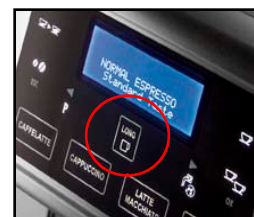

FULLY AUTOMATIC COFFEE MACHINE PRIMADONNA AVANTE ESAM6700

AUTOMATIC CAPPUCCINO,
LATTE AND FLAT WHITE

Patented AUTOMATIC CAPPUCCINO system: Prepare delicious Cappuccino, Latte, Flat White and frothed milk. The system is provided with 4 separate milk buttons, for maximum ease of use.

NEW LONG BLACK
FUNCTION

The long coffee button varies the setting of the brewing, extracting coffee more slowly for a delicious long black.

EASY TO CLEAN AND PRACTICAL

Press the cleaning button and the machine will perform an automatic washing cycle. The container with the AUTOCAPPUCCINO device is highly practical as the milk can be stored in the refrigerator when not in use.

- New patented thermoblock
- Touchscreen with a four-line text display
- Choose from short, medium or long, try a strong or extra mild aroma
- Suitable for either coffee beans or ground coffee
- Integrated silent coffee grinder with 13 adjustable grinding settings
- Adjustable coffee quantity
- Adjustable water quantity
- Electronic temperature control
- Pre-brewing
- Adjustable coffee dispenser up to 150 mm
- Programmable automatic switch-on and shut-off
- Removable water reservoir with overall capacity of 1.8 L
- Water level indicator
- Cleaning warning for cappuccino system
- Rinse and decalcification auto-programmes
- Programming of water hardness
- Cup warmer
- Removable drip tray with water level indicator
- Rapid steam
- Coffee-grounds container capacity indicator: 14 cups or after 72 hours from first use
- Prepare two cups of coffee with a single brew
- "Empty water container" indicator
- "Empty beans container" indicator
- Removable brewing unit with variable capacity
- Power supply switch for zero consumption